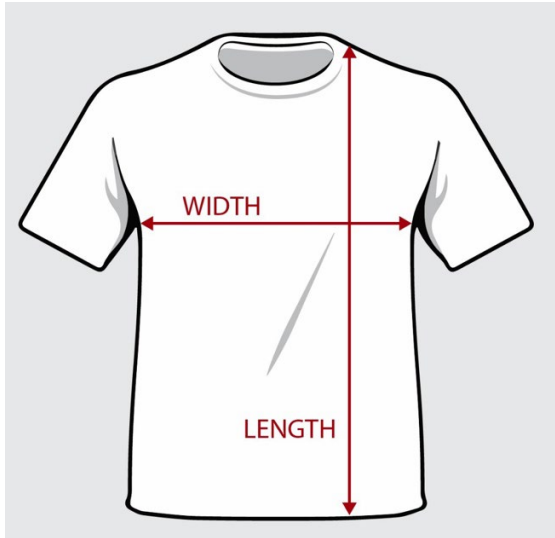

S&B808 SHORT SLEEVE JERSEY SIZE CHART

**GARMENT MEASUREMENTS – FLAT \*INCHES\***

SIZE :	XS	S	M	L	XL	2XL	3XL	4XL	5XL	6XL	7XL
CHEST WIDTH :	19"	20"	22"	24"	26"	28"	30"	32"	34"	36"	38"
BODY LENGTH :	27"	29"	30"	31"	31.5"	32"	33"	34"	35"	36"	37"

**S&B808 LONGSLEEVE JERSEY SIZE CHART**

**GARMENT MEASUREMENTS – FLAT \*INCHES\***

SIZE :	XS	S	M	L	XL	2XL	3XL	4XL	5XL	6XL	7XL
CHEST WIDTH :	19"	20"	22"	24"	26.5"	28"	30"	32"	34"	36"	38"
BODY LENGTH :	27"	29"	30"	31"	31.5"	32"	33"	34"	35"	36"	37"